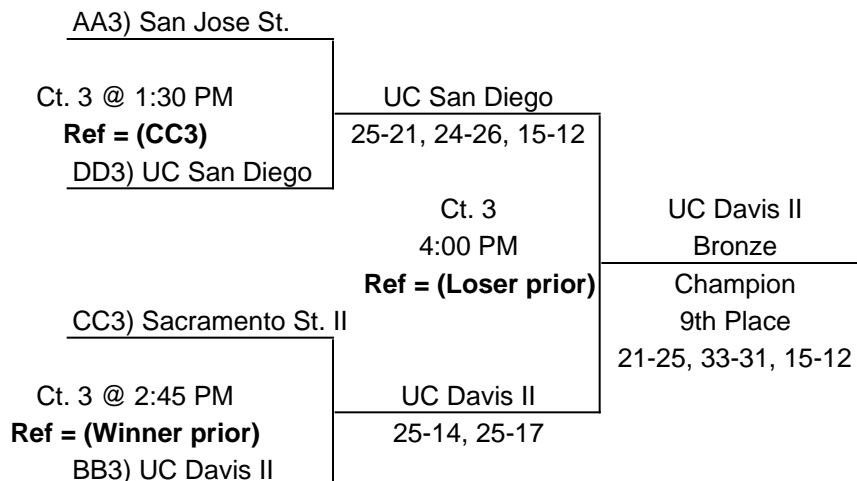

2002 Collegiate Far Western Volleyball Invitational

Saturday-Sunday, February 16-17

Sunday, February 17

Championship bracket play

Gold

Silver

Bronze

2002 Collegiate Far Western Volleyball Invitational