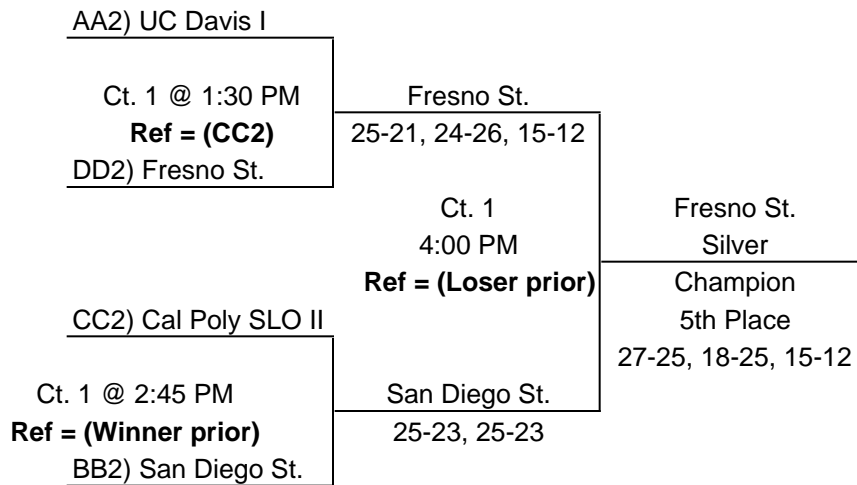

2002 Collegiate Far Western Volleyball Invitational

Saturday-Sunday, February 16-17

Sunday, February 17

Championship bracket play

Gold

Silver

Bronze

2002 Collegiate Far Western Volleyball Invitational