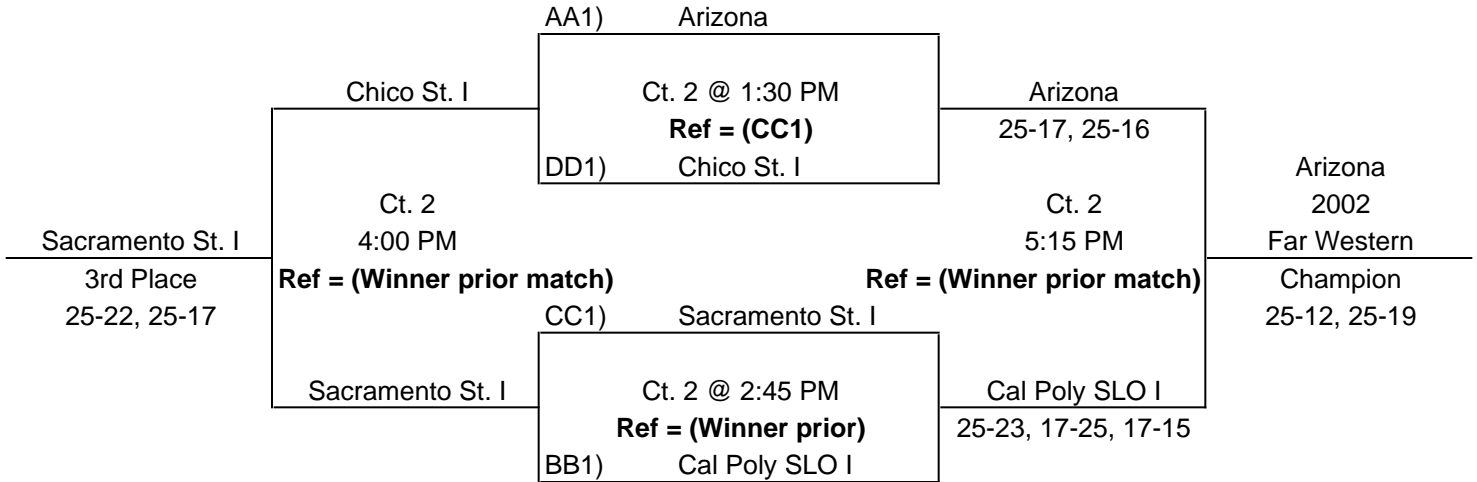

2002 Collegiate Far Western Volleyball Invitational

Saturday-Sunday, February 16-17

Sunday, February 17

Championship bracket play

Gold